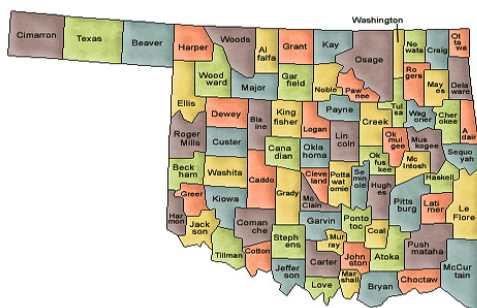

2013 Oklahoma QSO Party Results

by Connie Marshall, K5CM

After the first few hours Saturday morning Pam and I were thinking of renaming the contest "The Russians are Coming The Russians are Coming" Several said they were having trouble copying the mobiles thru the Eu DX. Maybe we can schedule things a little later next year.

Conditions were good on Saturday, but a fast-moving CME that left the sun on March 15th impacted the Earth's magnetic field at 0600 UT on March 17th (Sunday morning). This caused a moderately strong geomagnetic storm. Aurora could be seen as far south as Colorado. This put the brakes on conditions for Sunday, although many contacts were still to be had.

IN STATE RESULTS

Fixed SO-HP

Dave, W5CW operating from K5CM's station in Muskogee County, was the over all winner of the OKQP with 1038 Q's and 129 mults for a score of 291,831. Dave took full advantage of the good conditions on Saturday morning working Eu and other DX stations. As with last year most of Dave's contacts came on 20 meter SSB.